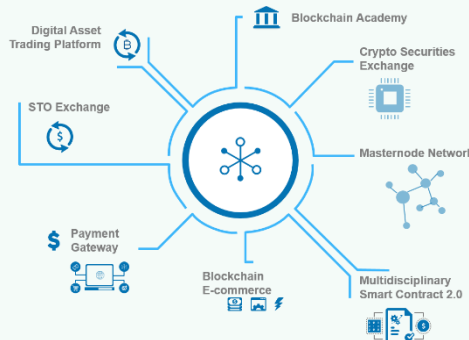

CSE

Blockchain 3.0

Blockchain 3.0 Platform

- Web Wallet
- Blockchain Foundation
- Blockchain Database
- Supernode Cloud

Potential Market

Why choose CSE?

- CSE Platform 3.0
- Supernode
- Quantum Chip
- Smart Contract 2.0

Token 3.0

- Super Fast
- Super Cheap
- Multi-layered Security
- Smart Contract 2.0
- Payment Gateway

Roadmap

Blockchain Park

Global Blockchain Alliance

Founded and operated by Blockchain Alliance.
Some typical countries: